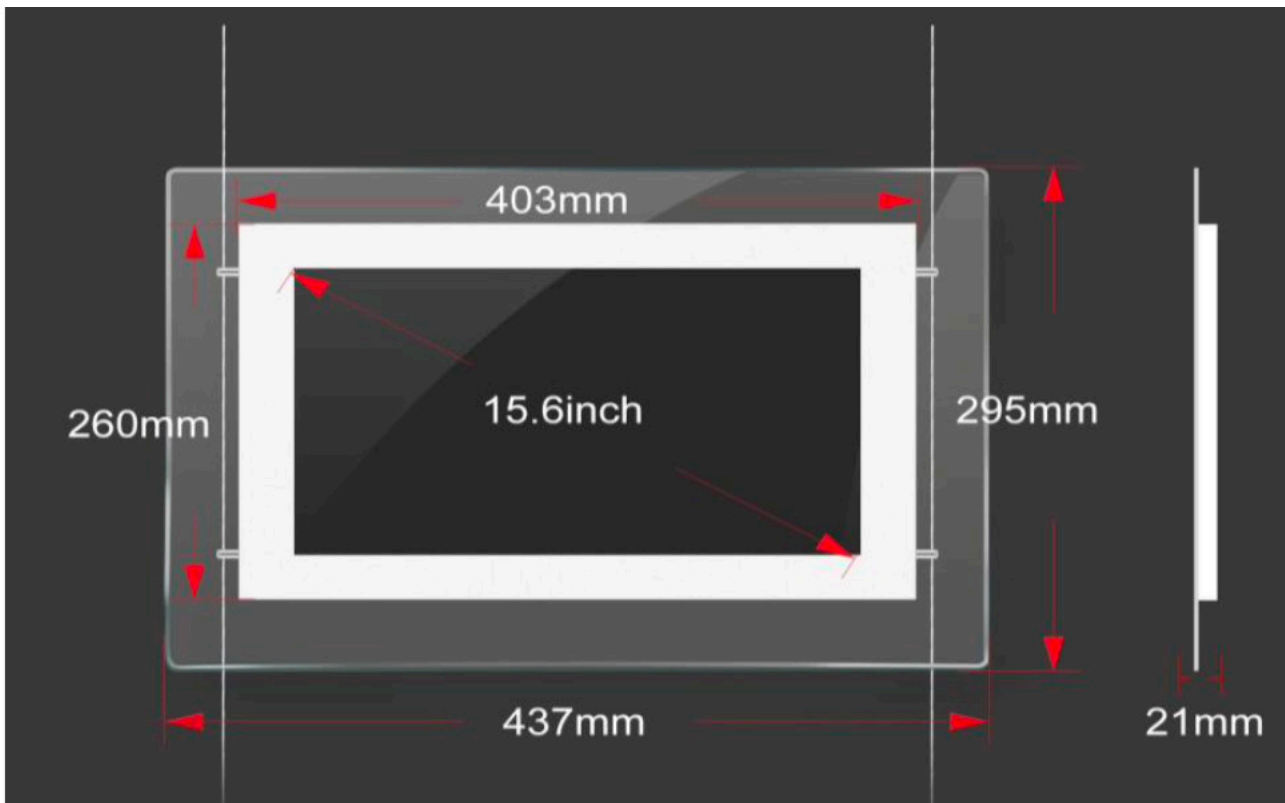

15.6" & 21.5" NON-TOUCH WINDOW DISPLAY

Panel	21"5	15.6"
Resolution	1920x1080	1920x1080
Display Area (mm)	475 x 265mm	403*295mm
Aspect Ratio	16:9	16:9
Brightness (cd/m2)	250/500/700/1000	250/500/700/1000
Colour	16.7M	16.7M
Viewing Angle	178°	178°
Contrast Ratio	3000:1	3000:1
Audio		
Speaker Type	2W/3W	Optional 2W
Audio	Audio Socket (3.5mm)	Audio Socket (3.5mm)
Power		
Power Supply	12V2A - 12.5A for different versions & screens per set	12V2A - 12.5A for different versions & screens per set
Mechanical		
Unit Size (WxHxD mm)	557*353*19	437*295*21
Package Size (WxHxD mm)	TBA	TBA
Net Weight (kg)	≈3.8	≈3.8
Gross Weight (kg)	≈5.2	≈5.2
Environmental		
Operating Temperature	0 °C to 50 °C	0 °C to 50 °C
Storage Temperature	-30°C to 60°C	-30°C to 60°C
Operating Humidity	10% to 80%	10% to 80%
Storage Humidity	5% to 95%	5% to 95%
Computer		
Media Formats	Video (MPG, AVI, MP4, RM, RMVB, TS), Audio (MP3, WMA), Image (JPG, GIF, BMP, PNG)	Video (MPG, AVI, MP4, RM, RMVB, TS), Audio (MP3, WMA), Image (JPG, GIF, BMP, PNG)
Media Resolution	1920x1080/1080x1920	1920x1080/1080x1920
CPU	RK PX30 quad core	RK PX30 quad core
RAM	1GB DDR3	1GB DDR3
ROM	8GB NAND	8GB NAND
USB	USB2.0 HOST (x2)	USB2.0 HOST (x2)
LAN	10/100M Ethernet (Network Version Only)	10/100M Ethernet (Network Version Only)
Wi-Fi	802.11b/g/n/ac (Network Version Only)	802.11b/g/n/ac (Network Version Only)
OS	Android 8.1	Android 8.1
Accessories		
Remote Control	Optional	Optional
Hanging		
Support 1/2/3/4 per set, max support hanging 4pcs		

15.6"

21.5"