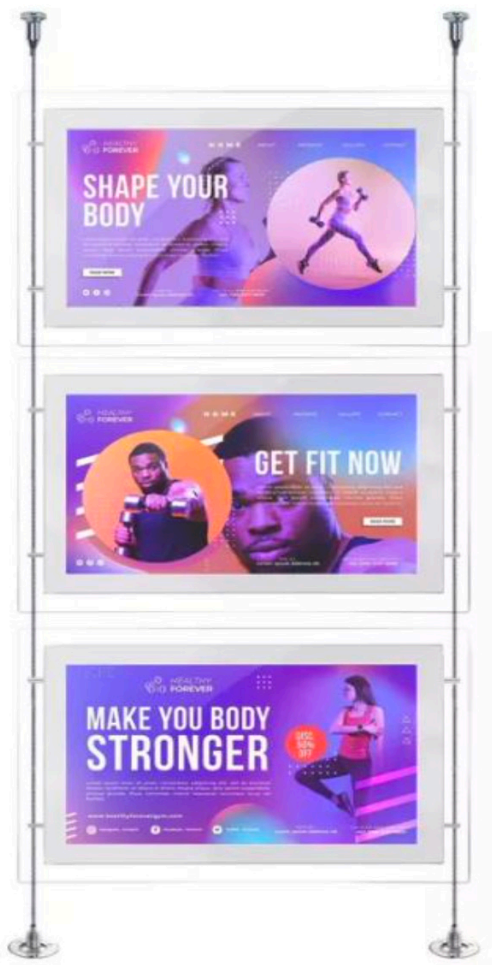

15.6" & 21.5" NON-TOUCH WINDOW DISPLAY

Panel	21"5	15.6"
Resolution	1920x1080	1920x1080
Display Area (mm)	475 x 265mm	403*295mm
Aspect Ratio	16:9	16:9
Brightness (cd/m2)	250/500/700/1000	250/500/700/1000
Colour	16.7M	16.7M
Viewing Angle	178°	178°
Contrast Ratio	3000:1	3000:1
Audio		
Speaker Type	2W/3W	Optional 2W
Audio	Audio Socket (3.5mm)	Audio Socket (3.5mm)
Power		
Power Supply	12V2A - 12.5A for different versions & screens per set	12V2A - 12.5A for different versions & screens per set
Mechanical		
Unit Size (WxHxD mm)	557*353*19	437*295*21
Package Size (WxHxD mm)	TBA	TBA
Net Weight (kg)	≈3.8	≈3.8
Gross Weight (kg)	≈5.2	≈5.2
Environmental		
Operating Temperature	0 °C to 50 °C	0 °C to 50 °C
Storage Temperature	-30°C to 60°C	-30°C to 60°C
Operating Humidity	10% to 80%	10% to 80%
Storage Humidity	5% to 95%	5% to 95%
Computer		
Media Formats	Video (MPG, AVI, MP4, RM, RMVB, TS), Audio (MP3, WMA), Image (JPG, GIF, BMP, PNG)	Video (MPG, AVI, MP4, RM, RMVB, TS), Audio (MP3, WMA), Image (JPG, GIF, BMP, PNG)
Media Resolution	1920x1080/1080x1920	1920x1080/1080x1920
CPU	RK PX30 quad core	RK PX30 quad core
RAM	1GB DDR3	1GB DDR3
ROM	8GB NAND	8GB NAND
USB	USB2.0 HOST (x2)	USB2.0 HOST (x2)
LAN	10/100M Ethernet (Network Version Only)	10/100M Ethernet (Network Version Only)
Wi-Fi	802.11b/g/n/ac (Network Version Only)	802.11b/g/n/ac (Network Version Only)
OS	Android 8.1	Android 8.1
Accessories		
Remote Control	Optional	Optional
Hanging		
Support 1/2/3/4 per set, max support hanging 4pcs		