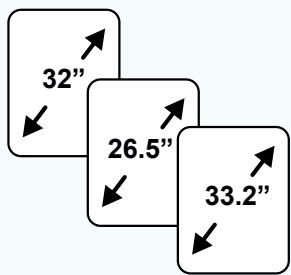

SQUARE RETAIL DISPLAYS

Ideal for Shop Fronts &
Windows Displays

- ✓ Ultraslim Profile & Black Bezel
- ✓ USB Plug & Play Media Player
- ✓ Built in Android Media Player
- ✓ Slim Design with Fan
- ✓ Viewing angle, 178°/178°

22", 26.5" & 33.2" Models

Incredibly sleek, stylish and slim yet extremely visible with a choice of sizes; 22", 26.5" & 33.2", all with a bright 500Nit display. Designed to stand out in busy retail and commercial environments.

Featuring an ultra slim profile and bezel, the square screen is perfect for a range of retail locations to suit bespoke builds and unique designs.

Easy Installation & Maintenance

Complete with a hanging kit and bracket, the screen can be installed in a matter of minutes hassle free.

	Size	22"	26.5"	33.2"
Panel Information	Panel Type	a-Si TFT-LCD		
	Active Area (mm)	394.56 (H)x394.56mm(V)	475.776 (H)x475.776mm(V)	596.16 (H)x596.16mm(V)
	Resolution	1920 x 1920px		
	Brightness	500nits	300nits	500nits
	Contrast Ratio	1000:1	89/89/89/89	89/89/89/89
	Viewing Angle (Typ.)	89/89/89/89	1000:1	1000:1
	Aspect Ratio	1:1		
	LED Life Time	50,000 Hours		
	Touch Features	Non-Touch		
	Product Dimension	412.56*412.56*21.8mm	495.00*495.00*21.8mm	615.96*615.96*21.8mm
Motherboard	Operating Sytem	Android System		
	CPU	RK3288		
	RAM	2G		
	ROM	8G		
	Language	English & Multiple Languages		
Internet	Bluetooth,WIFI(supportIEEE802.11b/g/n)			
Environment	Operating Temp	0°C-50°C		
	Storage System	-20°C-60°C		
Power	Power Supply	12V(5A)AC	12V(5A)AC	12V(5A)AC
	Rated Frequency	50/60Hz	50/60Hz	50/60Hz
	Power Consumption	60W	42W	60W