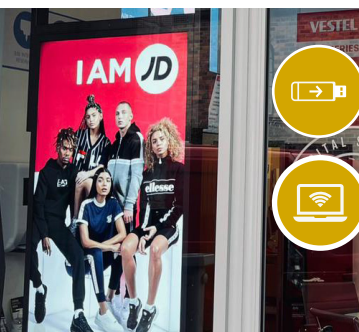

HIGH BRIGHT WINDOW DISPLAYS

Ideal for Shop Fronts & Windows Displays

- ✓ 3500NIT Display
- ✓ Build-in Android Player
- ✓ USB Plug & Play Media Player
- ✓ Slim Design with Fan
- ✓ Cooling System

32"-86" Models

Incredibly sleek, stylish and slim yet extremely visible with a choice of sizes; 32" - 86", all with a ultra high bright 3500Nit display. Designed to stand out in busy retail and commercial environments.

Attract customers with an ultra high bright 3000NIT external facing display & 700NIT internal facing display. Ideal for south facing locations for your signage to always be visible.

Built in Internal Fan Cooling System