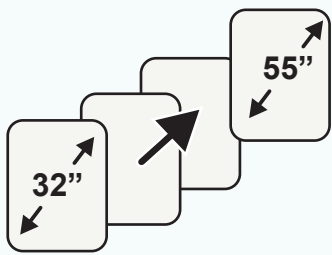

32" to 55" Models

Incredibly sleek, stylish and slim yet extremely visible. Designed to fit a choice of screen sizes: 32" 43" 49" 50" and 55" Vestel and Hisense Displays also LG and Samsung Displays.

Plug & Play (USB)

Choice
of standard
Black
or Pastel
Colours

Size		50"	55"	65"
Audio	Speaker Type	Stereo 2 X 10W, 8Ω	Stereo 2 X 10W, 8Ω	Stereo 2 X 10W, 8Ω
AV Inputs	Video	HDMI,VGA, DVI	HDMI,VGA, DVI	HDMI,VGA, DVI
	Audio	Audio Socket (3.5mm)	Audio Socket (3.5mm)	Audio Socket (3.5mm)
Power	Power Consumption (W)	95 W	105 W	74 W
	Input Voltage	AC 100-240V, 50-60 Hz	AC 100-240V, 50-60 Hz	AC 100-240V, 50-60 Hz
Mechanical	Unit Size (HxWxDmm)	1864 x 723 x 450 Base	1870 x 810 x 450 Base	1870 x 960 x 450 Base
	Package Size (HxWxDmm)	Pallet Size VERTICAL DELIVERY		Pallet Size VERTICAL DELIVERY
	Net Weight (kg)	73 kg	79 kg	93 kg
	Gross Weight (kg)	79 kg	85 kg	98 kg
Environmental	Operating Temperature	0-40°C	0 -40 °C	+40°C / 0°C
	Storage Temperature	0 °C to 50 °C	0 °C to 50 °C	0 °C to 50 °C
	Operating Humidity	-30°C to 60°C	-30°C to 60°C	-30°C to 60°C
	Storage Humidity	10% to 80%	10% to 80%	90%
	Regulatory Approvals	CE, FCC, ROHS, HDMI	CE, FCC, ROHS, HDMI	CE, FCC, ROHS, HDMI