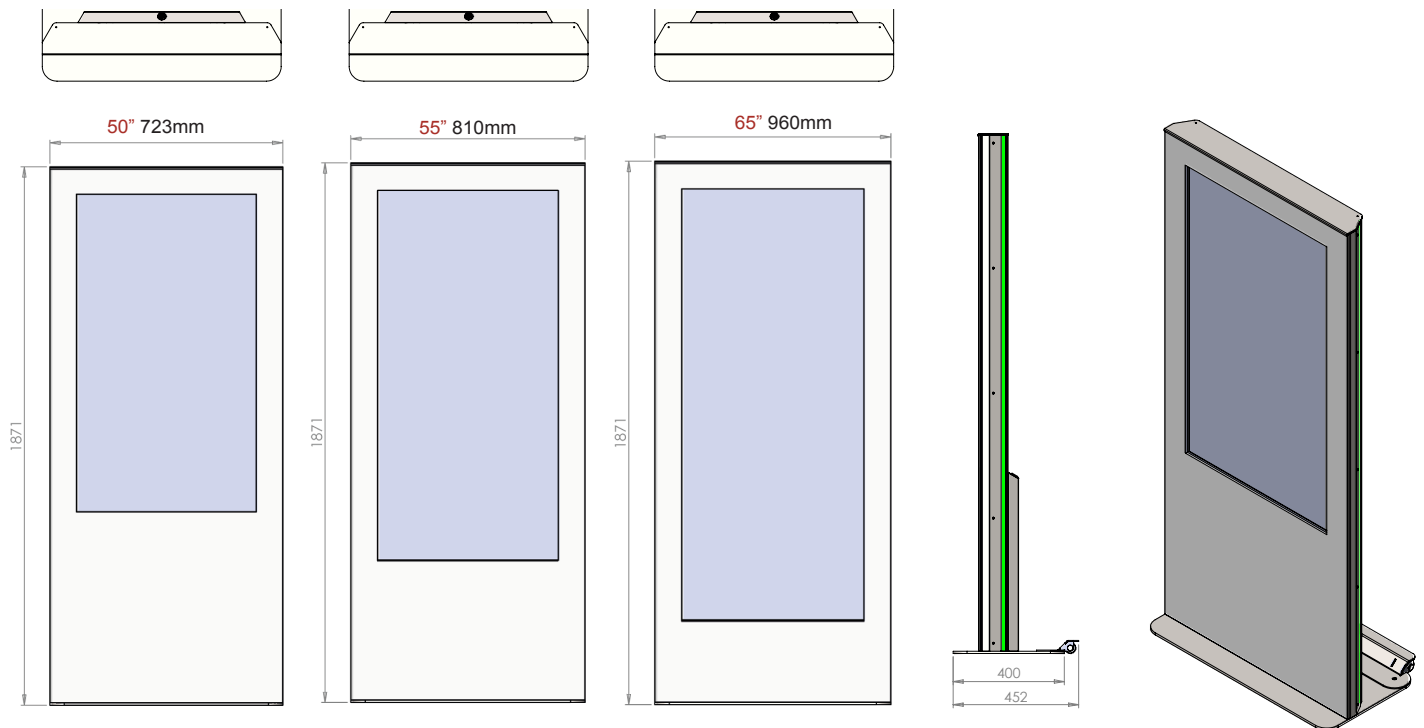

Size						
	PR43	PR50	PR55	PR65	PN43	PN50
Screen Size	43"	50"	55"	65"	43"	50"
Backlight	S-DLED					
Brightness	700cd/m2 (typ.)					
Resolution	3840 x 2160 (UHD)					
Contrast Ratio	1200:1 (typ.)	5000:1 (typ.)	1200:1 (typ.)		5000:1 (typ.)	
Dynamic Contrast	70000:1			50000:1		
Lifetime	50000 Hours (min.)					
Response	8 ms (typ.)	9.5 ms (typ.)	8 ms (typ.)			9.5 ms (typ.)
Active Area	941 x 530mm	1095 x 616mm	1210 x 680mm	1428 x 804mm	941 x 530mm	1095 x 616mm
View Angle	178 Vertical, 178 Horizontal					
Colour Value	1.07B (8-Bit+FRC)	1.07B	1.07B (8-Bit+FRC)		1,07B	
Screen Treatment	3H					
Haze Level	1%	3%	1%		3%	
Screen Treatment	3H					
Haze Level	1%	3%	1%		3%	
Refresh Rate	60 Hz					
Orientation	Horizontal/Vertical					
Operation	24/7					
Usage	Indoor					
Connectivity						
	PR43	PR50	PR55	PR65	PN43	PN50
Video Input	4 x HDMI, 1 x USB				2 x HDMI, 3 x USB	
Video Output	1 x HDMI				2 x HDMI, 3 x USB	
Audio Input	Line In L/R					
Audio Output	Headphone, Optic SPDIF					
External Control	RS232, Ethernet (RJ45)					
External Sensor	RJ12					
Network	WiFi, Ethernet (RJ45)					