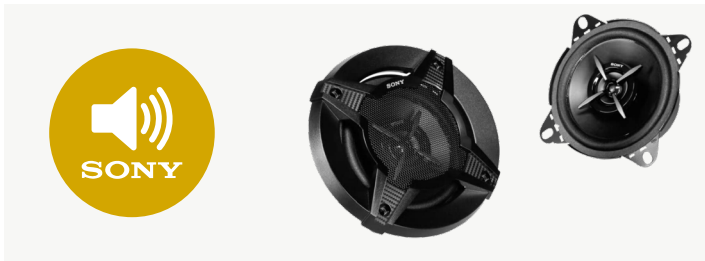

Kiosk Upgrade Extra's

Built in High Quality Sony Speakers & Bluetooth Amplifier

Built in Ultra-slim Profile With Built-in Android Player OS7.1 A total solution 210W Sony Speakers for Impressive Sound and Volume Quality , with a built in NOB Sound Bluetooth Powered Amplifier you can integrate beautiful audio for your touch or signage applications. Fully integrated with the AV Faceplate, simply connect by Bluetooth or AUX.